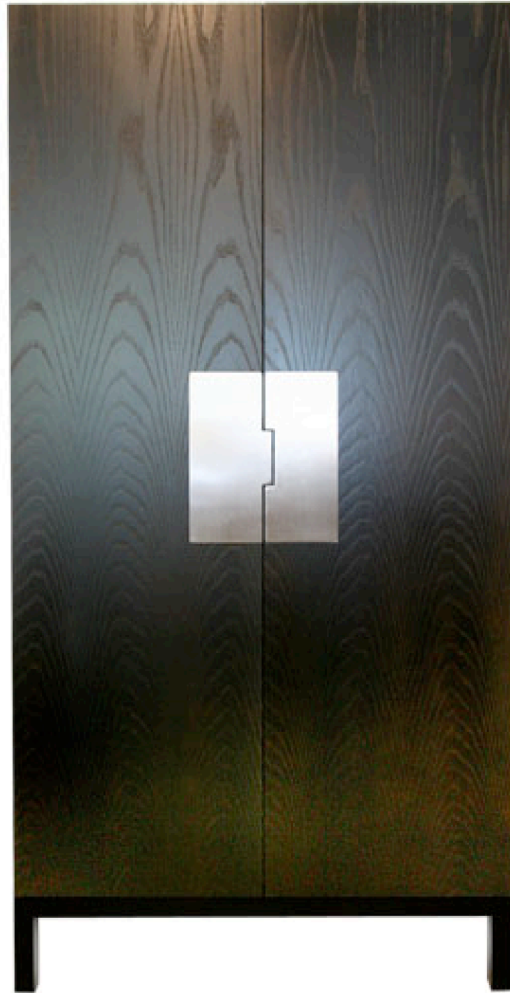

Industrial Storm Collection

Art & Design District 1099 QUEEN STREET WEST . TORONTO . ONTARIO . M6J 1J1 TEL 416 955 9888 F 416 955 9970

CELINE CABINET
APPROX. 42"W X 16.25"D X 82"H

STAINED ASHWOOD VENEER WITH BRUSHED STEEL HANDLE
BASE IN BLACK/BROWN STAIN, SATIN FINISH
THREE ADJUSTABLE SHELVES, ONE DRAWER