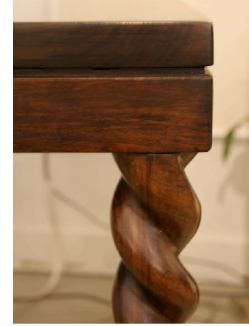

Industrial Storm Collection

Art & Design District 1099 QUEEN STREET WEST . TORONTO . ONTARIO . M6J 1J1 TEL 416 955 9888 F 416 955 9970

CORNWALL DINING TABLE
72"L 36"W 29"H

STAINED WALNUT WITH ANTIQUED SILVER LEAF SABOT
OPTION: BLACK LACQUER WITH ANTIQUED SILVER LEAF SABOT