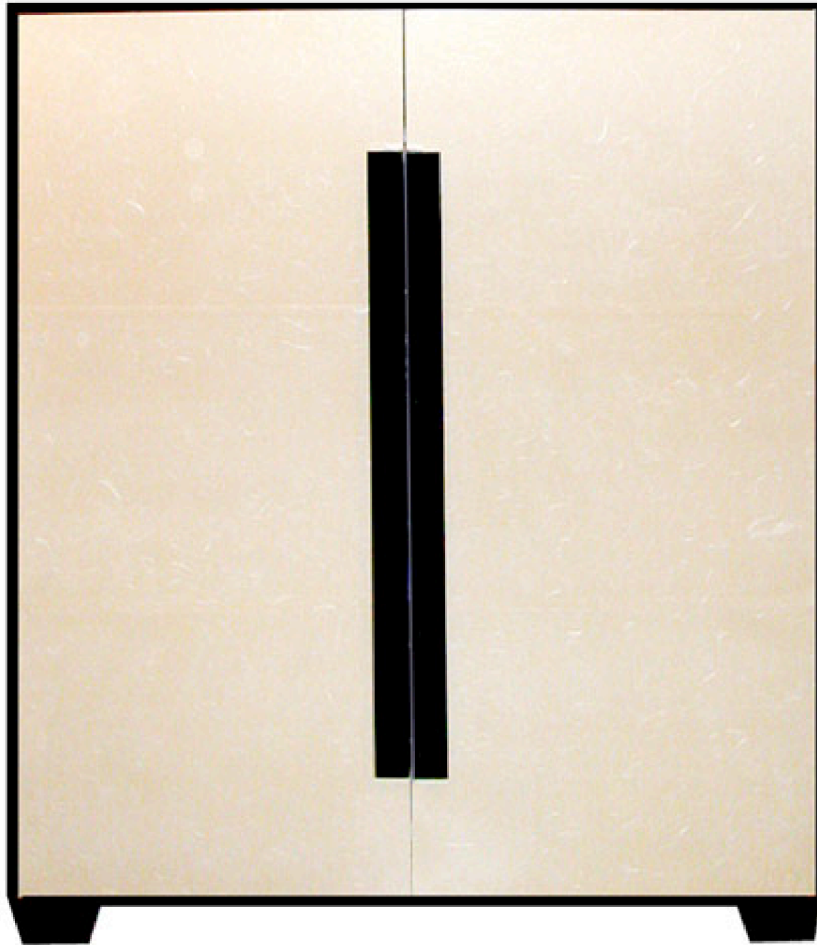

Industrial Storm Collection

Art & Design District 1099 QUEEN STREET WEST . TORONTO . ONTARIO . M6J 1J1 TEL 416 955 9888 F 416 955 9970

SUSSEX CABINET
APPROX. 54"W X 18.75"D X 53.5"H

PAPER PARCHMENT CABINET DOORS WITH
ESPRESSO STAINED MAHOGANY DOOR HANDLES AND CABINET
TWO (2) ADJUSTABLE SHELVES
SATIN LACQUER FINISH